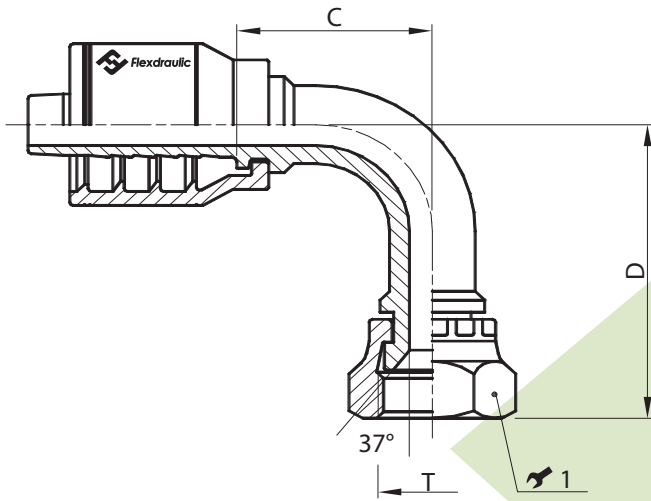

**JIC**

**JIC 37° Female Swivel - 90° Elbow**  
 (Long Drop)

Part #	Hose I.D.		JIC 37° (T)		Cutoff (C)	Drop (D)	Wrench	
	Inch	Size	Size	Thread	Inch	Inch	1 (Inch) ↻ 1 (mm)	
A04-644	1/4"	-04	04	7/16" - 20	1.26"	2.14"	9/16"	-
A06-646	3/8"	-06	06	9/16" - 18	1.40"	2.57"	1 1/16"	-
A06-648	3/8"	-08	06	3/4" - 16	1.46"	2.86"	7/8"	-
A08-648	1/2"	-08	08	3/4" - 16	1.87"	2.86"	7/8"	-
A08-650	1/2"	-08	10	7/8" - 14	1.91"	3.05"	1 1/16"	27
A12-652	3/4"	-12	12	1 1/16" - 12	2.42"	4.28"	1 1/4"	32
A16-656	1"	-16	16	1 5/16" - 12	3.13"	4.96"	1 1/2"	38

One Piece Bite The Wire